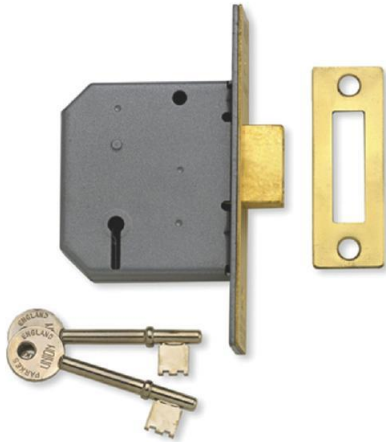

英國大門插心鎖
 Union mortice deadlock

Union 2177
 Case: Steel
 Deadbolt: Brass
 Plate: matching

Made in England